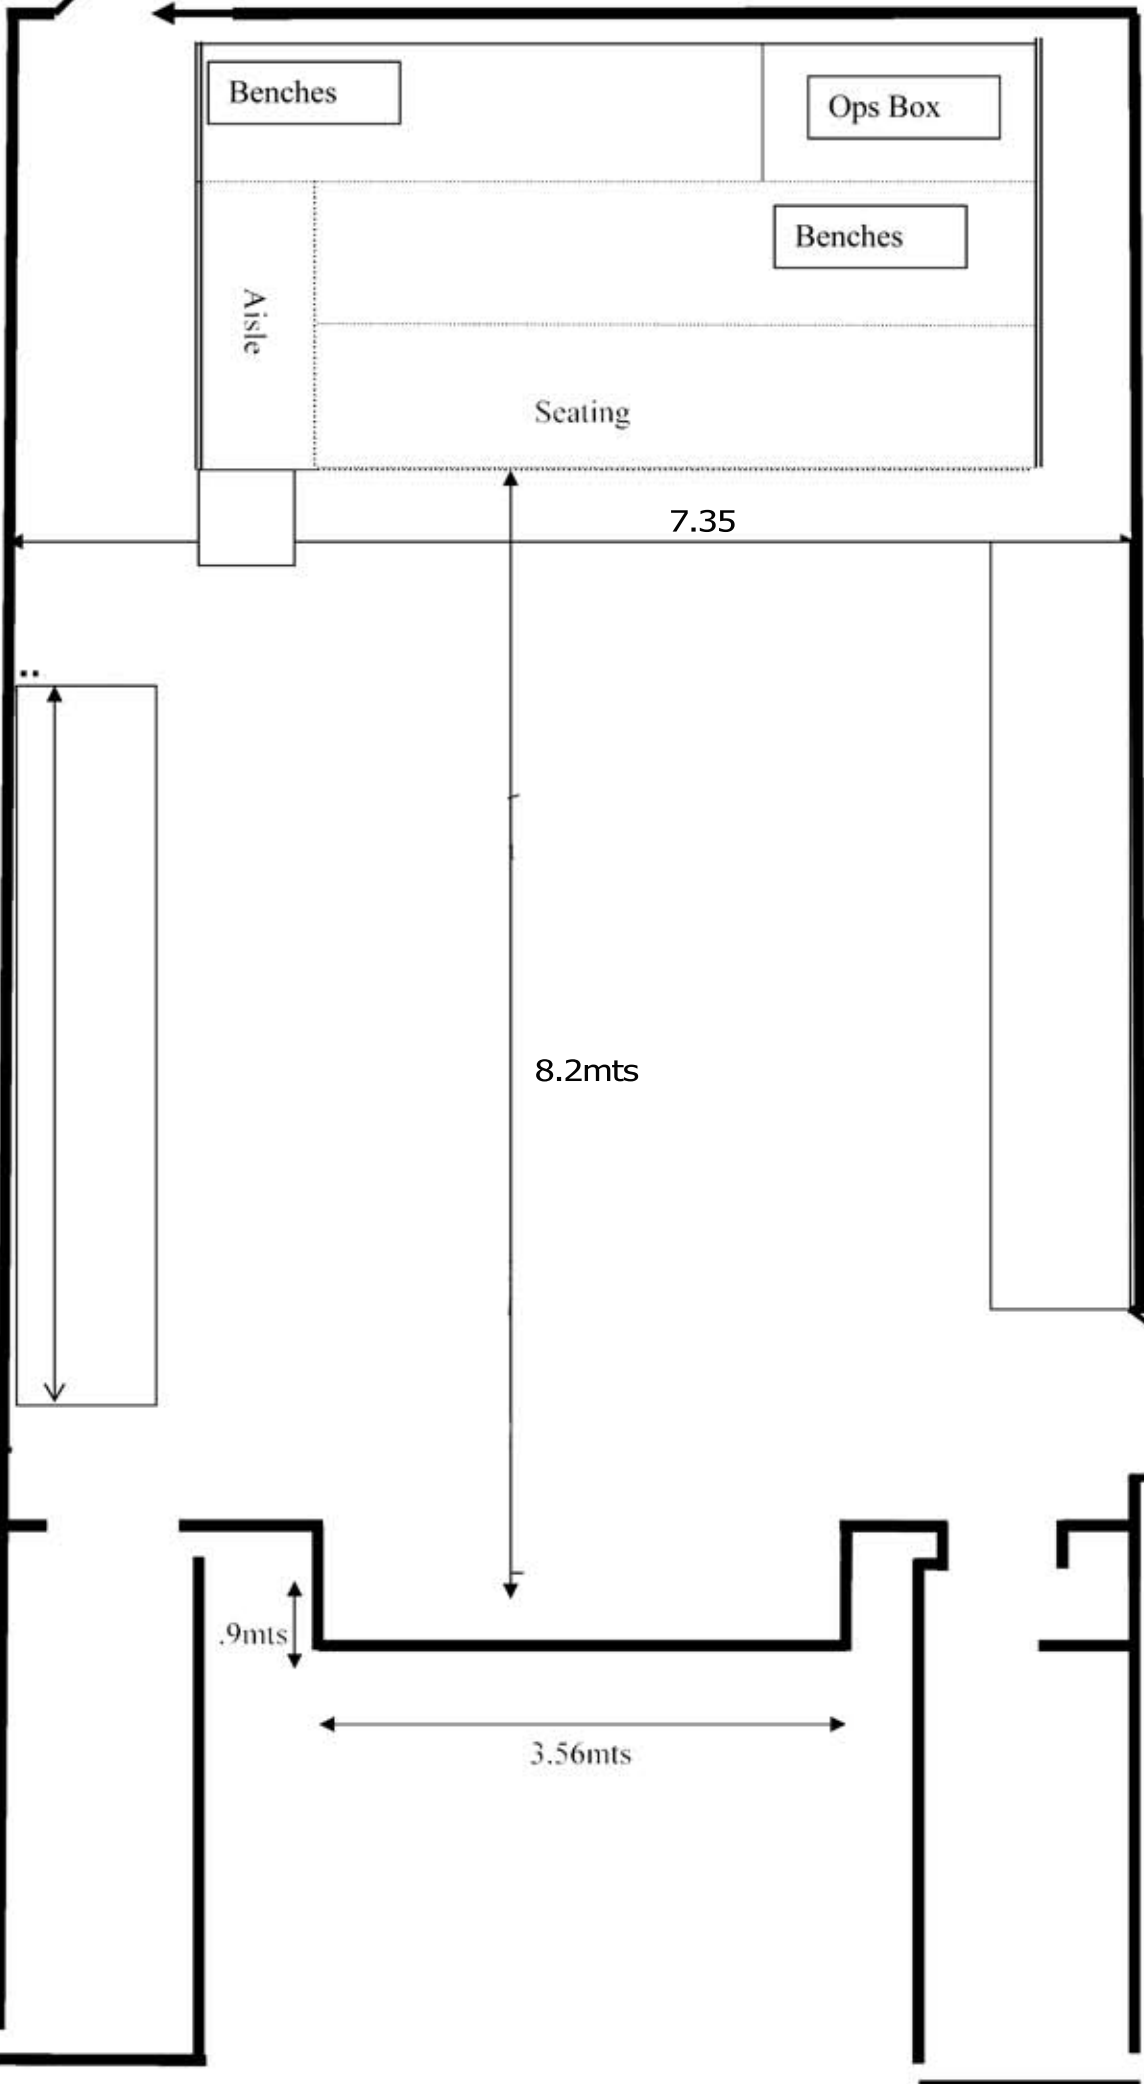

Fire Escape / Entrance

Scale	1:50
Date	
Company	
Director	
Designer	

PLAN VIEW

Company

Director

Designer

Fire Escape