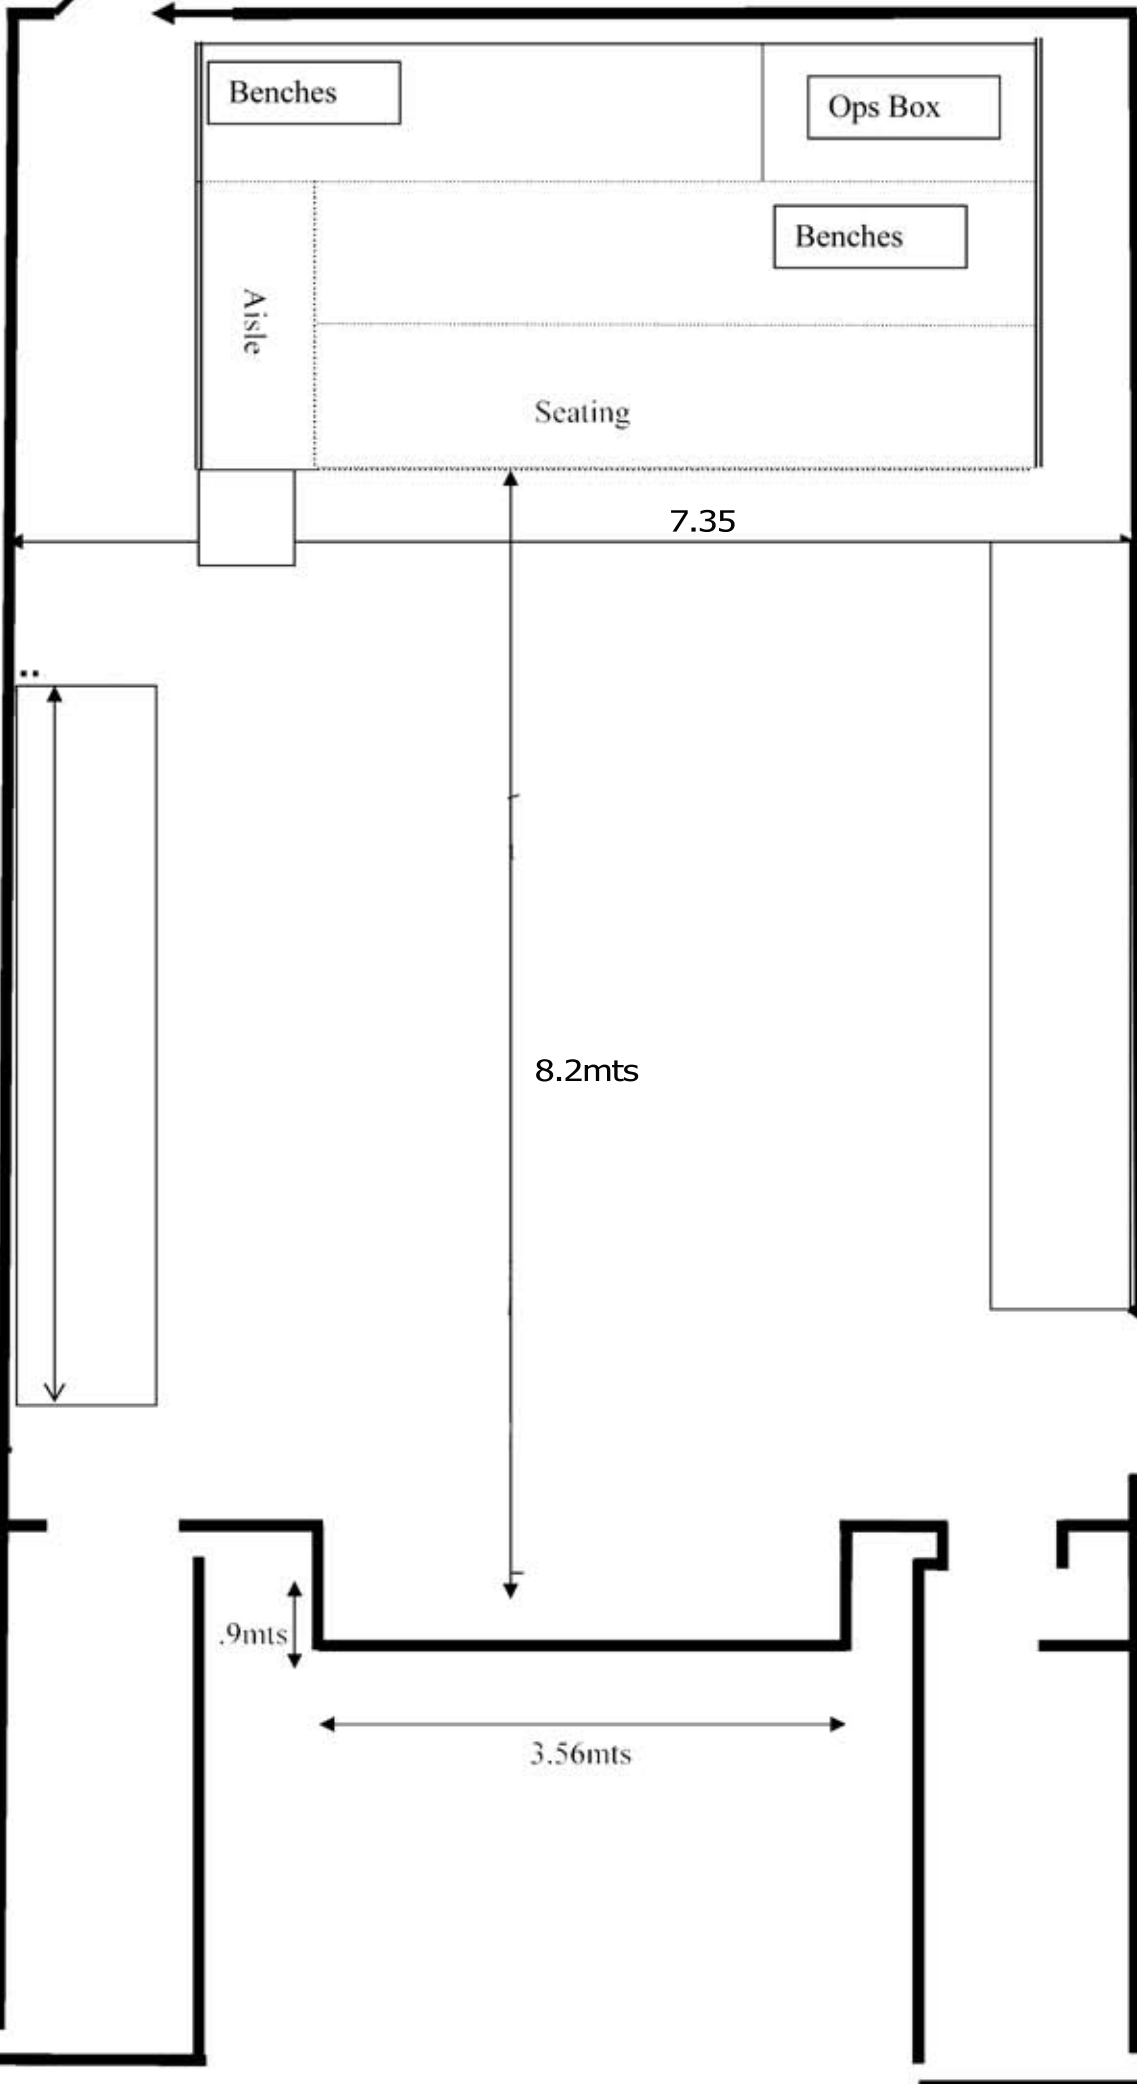

Fire Escape / Entrance

<b>PLAN VIEW</b>	<b>Scale 1:50</b>
	Date
Company	Director
Designer	